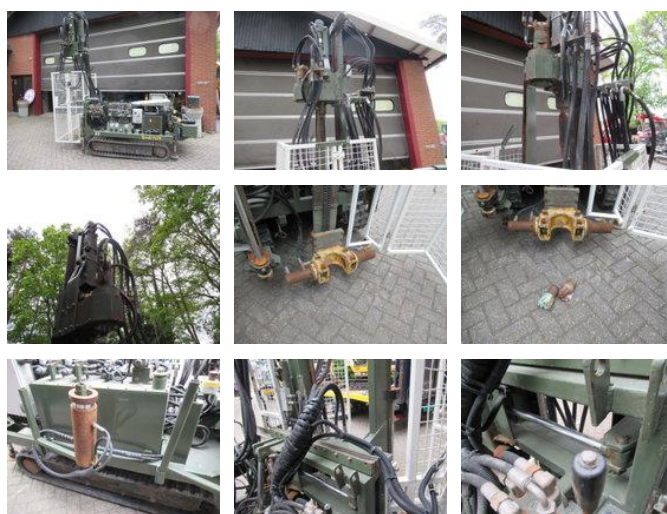

## Bauer somac sedidrill S90

### Algemene kenmerken

Merk	Bauer
Subcategorie	Boorinstallatie
Bouwjaar	2014
Afgelezen urenstand	5005
Kleur	Groen
Conditie	Gebruikt
Algemene staat	Goed
Brandstof	Diesel
Referentie	BG337
CE markering	Ja

### Eigenschappen

Ledig gewicht

3.000kg

## Omschrijving

Drilling rig SOMAC/SEDIDRILL S90 Ref. no.: BG 337 Type: Drilling rig Brand: SOMAC/SEDIDRILL Model: S90 hours on meter: 5005mth Manufactured: 2014 Power: 26.8 KW Dimensions: L/H/W 4.0/1.30/2.10 Crawler DRILL RIG SOMAC/SEDIDRILL S90 Multipurpose drill rig for : Waterdrilling - core drilling - geotechnical jobs - soil investigation PARAMETERS: ENGINE: YANMAR 3 cyl., 3TNV 88, 36 HP @ 2300 rpm Good for 1,5-2 meters drill rods CLAMPS: Max. open diameter: 200 mm TRIPLEX PUMP BERTHOUD for core drilling Out put flow: 160 l/min Pressure max: 20 b Rubber tracks Rig is controlled by hydraulic levers