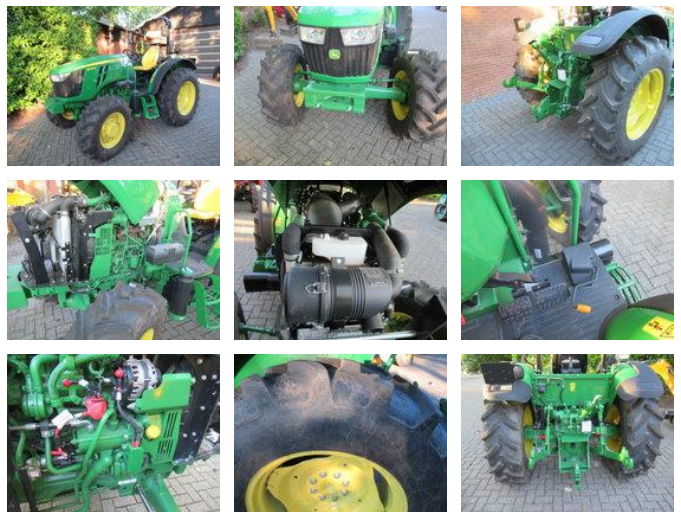

John Deere 5050e 5050e

General features

Brand	John Deere
Subcategory	Farm tractor
Construction year	2024
Hourmeter reading	8
Color	Green
Condition	Used
General condition	Very good
Fuel	Diesel
Emission class	stage_5

Characteristics

Empty weight 4.000kg

John Deere 5050e 5050e

Technical specifications

Number of axes	2
Axis configuration	4x4
Drive	wheels
Engine output	50hp

Accessories